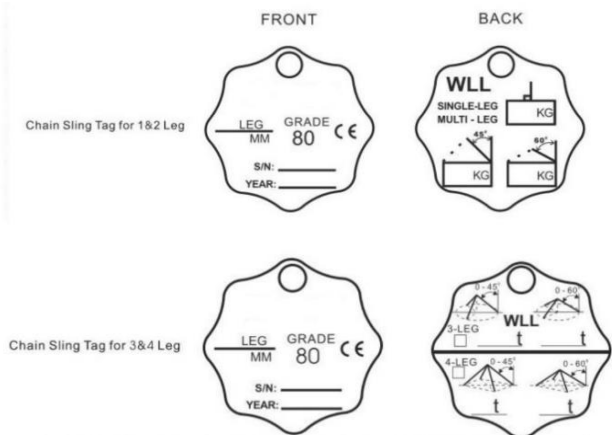

Abacus Chain Slings

Abacus chain sling systems are made to measure and to suit your specification from high quality components by experienced engineers. From 1 leg to four leg, an assortment of termination hooks, and a selection of chain size to suit your lifting capacity, we have it covered. Offering both Grade 80 and 100 covers your lifting needs with ease.

Each sling is individually marked and certified for easy identification and site management. For more information, contact your local branch, or visit our website www.lgsgroup.co.uk

Single Leg Chain Sling

Double Leg Chain Sling

Triple Leg Chain Sling

Quadruple Leg Chain Sling

Master Link	Master Link Assembly	Welded Master Link	Welded Master Link Assembly	Connecting Link	Omega Link	Eye Sling Hook with Safety Latch	Eye Foundry Hook	Cradle Eye Grab Hook
MLK-8	MLA-8	WML-8	WMA-8	CNL-8	OML-8	ESH-8	EFK-8	EGK-8
Eye Grab Hook	Eye Self Locking Hook	Swivel Self Locking Hook	Shortening Clutch	Cleviss Forest Hook	Cleviss Sling Hook with Safety Latch	Cleviss Self Locking Hook	Cradle Cleviss Grab Hook	Cleviss Grab Hook
EGH-8	ESK-8	SSK-8	STC-8	CFK-8	CSH-8	CSK-8	CGK-8	CGH-8

Working load limits in Tonnes according to EN1677

Chain size mm	Ton	β 0 - 45° α 0 - 90°	45 - 60° 90 - 120°	β 0 - 45° α 0 - 90°	45 - 60° 90 - 120°	
6	1.1	1.6	1.1	2.4	1.7	1.8
7	1.5	2.1	1.5	3.2	2.2	2.5
8	2.0	2.8	2.0	4.3	3.0	3.2
10	3.2	4.3	3.2	6.7	4.8	5.0
13	5.3	7.5	5.3	11.2	8.0	8.5
16	8.0	11.2	8.0	17.0	11.5	12.5
19	11.2	16.0	11.2	23.6	17.0	18.0
20	12.5	17.0	12.5	26.5	19.0	20.0
22	15.0	21.2	15.0	31.5	22.4	23.6
26	21.2	30.0	21.2	45.0	31.5	33.5
32	31.5	45.0	31.5	67.0	47.5	50.0